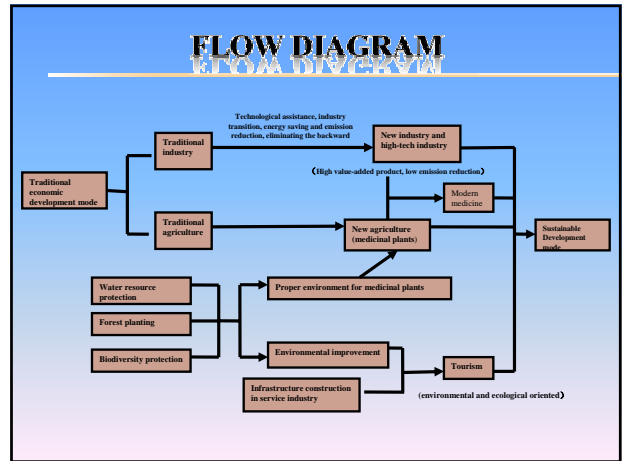

ACTION PLAN

Guiyang Municipality Green Economic Development Mode based on Biodiversity Protection and Circular Utilization

Guiyang, China
Shuai Wen
Xi Ren

INTRODUCTION

- Guiyang is the capital city of Guizhou Province in China
- Location : Southwestern of China, Yun-Gui Plateau, Center of Guizhou Province
- Population : 3,598,245
- Land area : 8,034 Km² (forests covers 41.78%)
- Main economic growth points: Traditional industry (manufacture, minerals), Agriculture (low productivity)
- Climate: Subtropical humid climate, annual average temperature is around 10 to 20 °C
- 15 National Biodiversity Conservation Zones in Guizhou Province.

ISSUES

- Low productivity in agriculture & Low income for famers.
- High emission and pollution in industrial factory.
- The R&D ability of industry is not good, 80% products are primary level. The products addition value is low.
- The urban infrastructure development is slow, especially on road net and tourism facilities.
- Water resource zone lost heavily, and the quality of water is not good at some water area.
- The economic growth points are only focused on manufacture, mineral primary products and traditional agriculture.